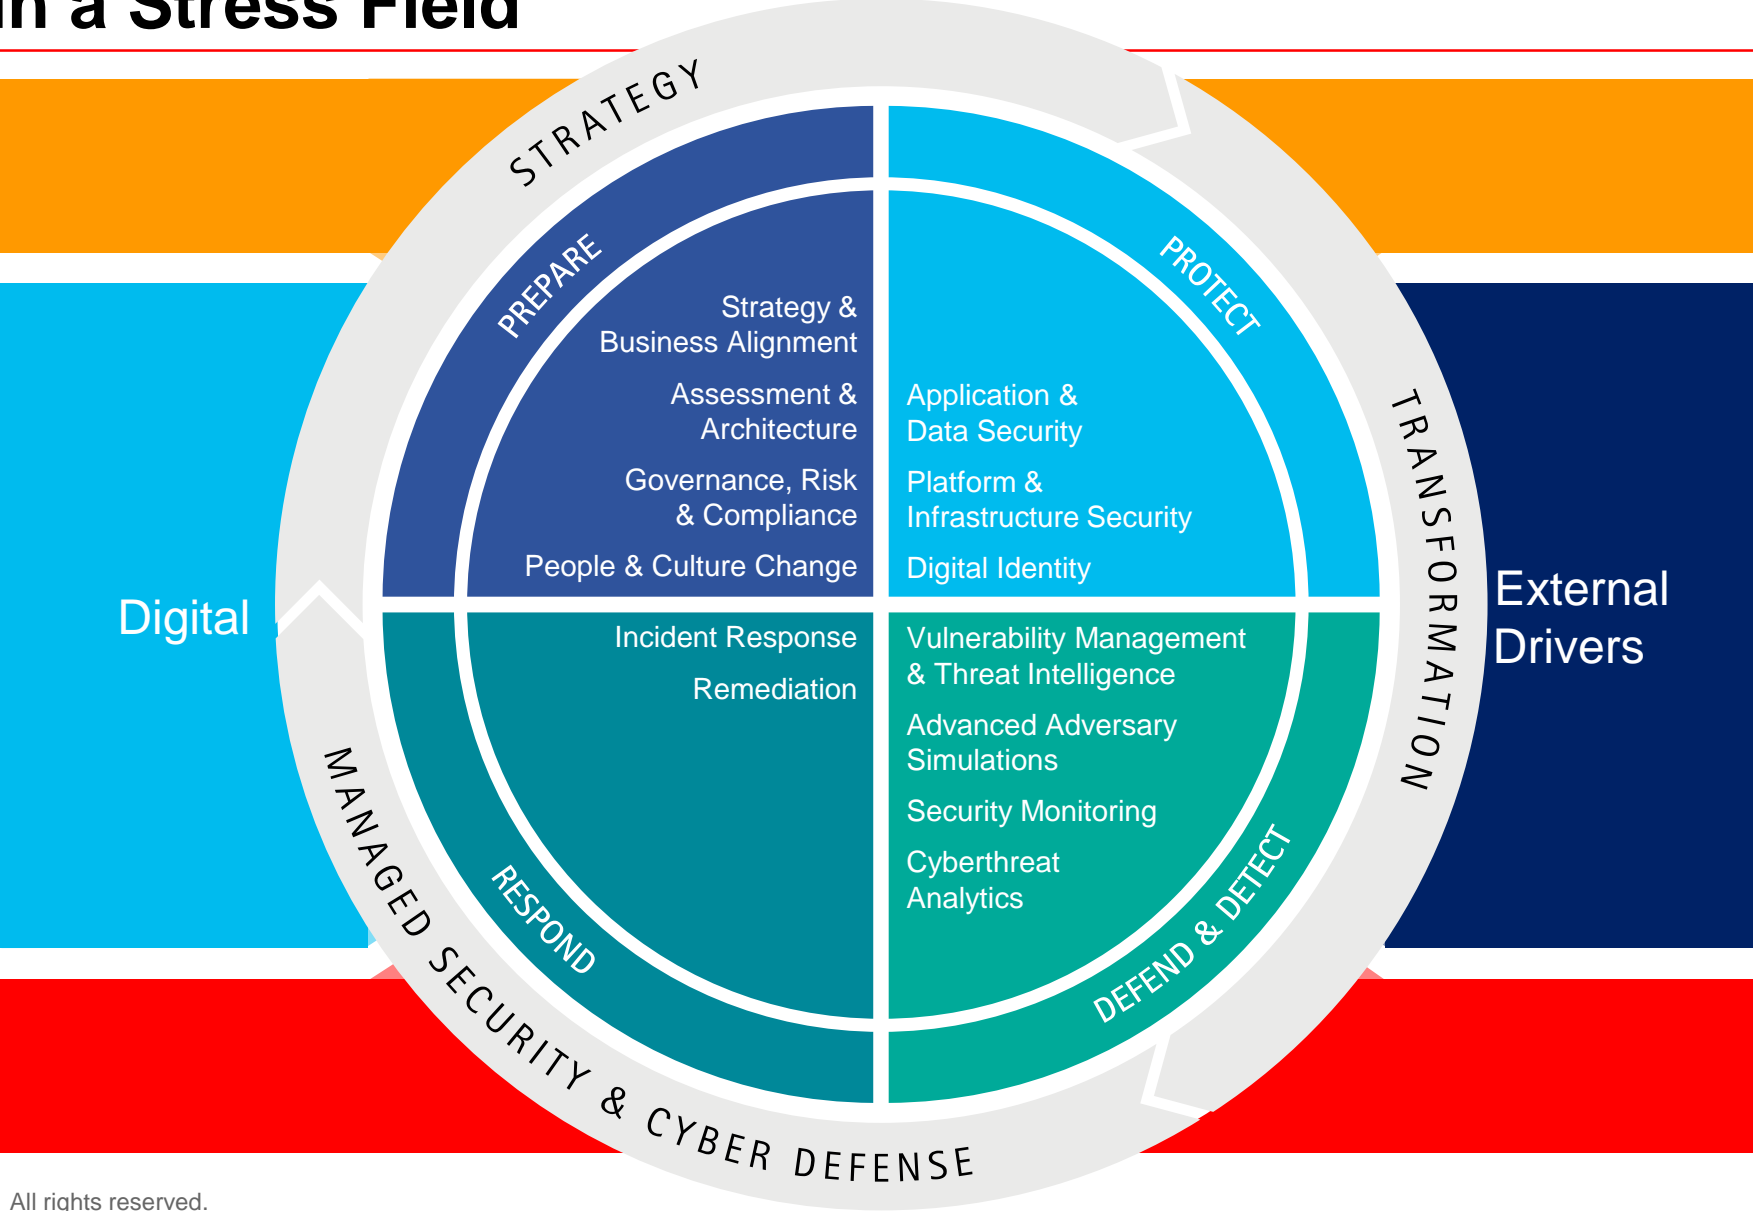

A blurred night cityscape with colorful light trails in shades of blue, yellow, and red. A large, solid red arrow points from the right side of the image towards the center. The word "INTERNET" is faintly visible in the background.

High performance. Delivered.

Intelligent Security: Defending the Digital Business

**accenture**

Strategy | Consulting | Digital | Technology | Operations

Security in a Stress Field

Security in a Stress Field

How to Leapfrog in Security for your Digital Business

THEME 1

Innovation and strategy separate Leapfrog from Static companies

THEME 2

Leapfrog organizations respond to changes in the threat landscape

THEME 3

CISO is a strategic role

THEME 4

Importance of controls and governance practices

THEME 5

Security technologies that support Leapfrog companies

THEME 6

Leapfrog companies invest in security

Typical Starting Points