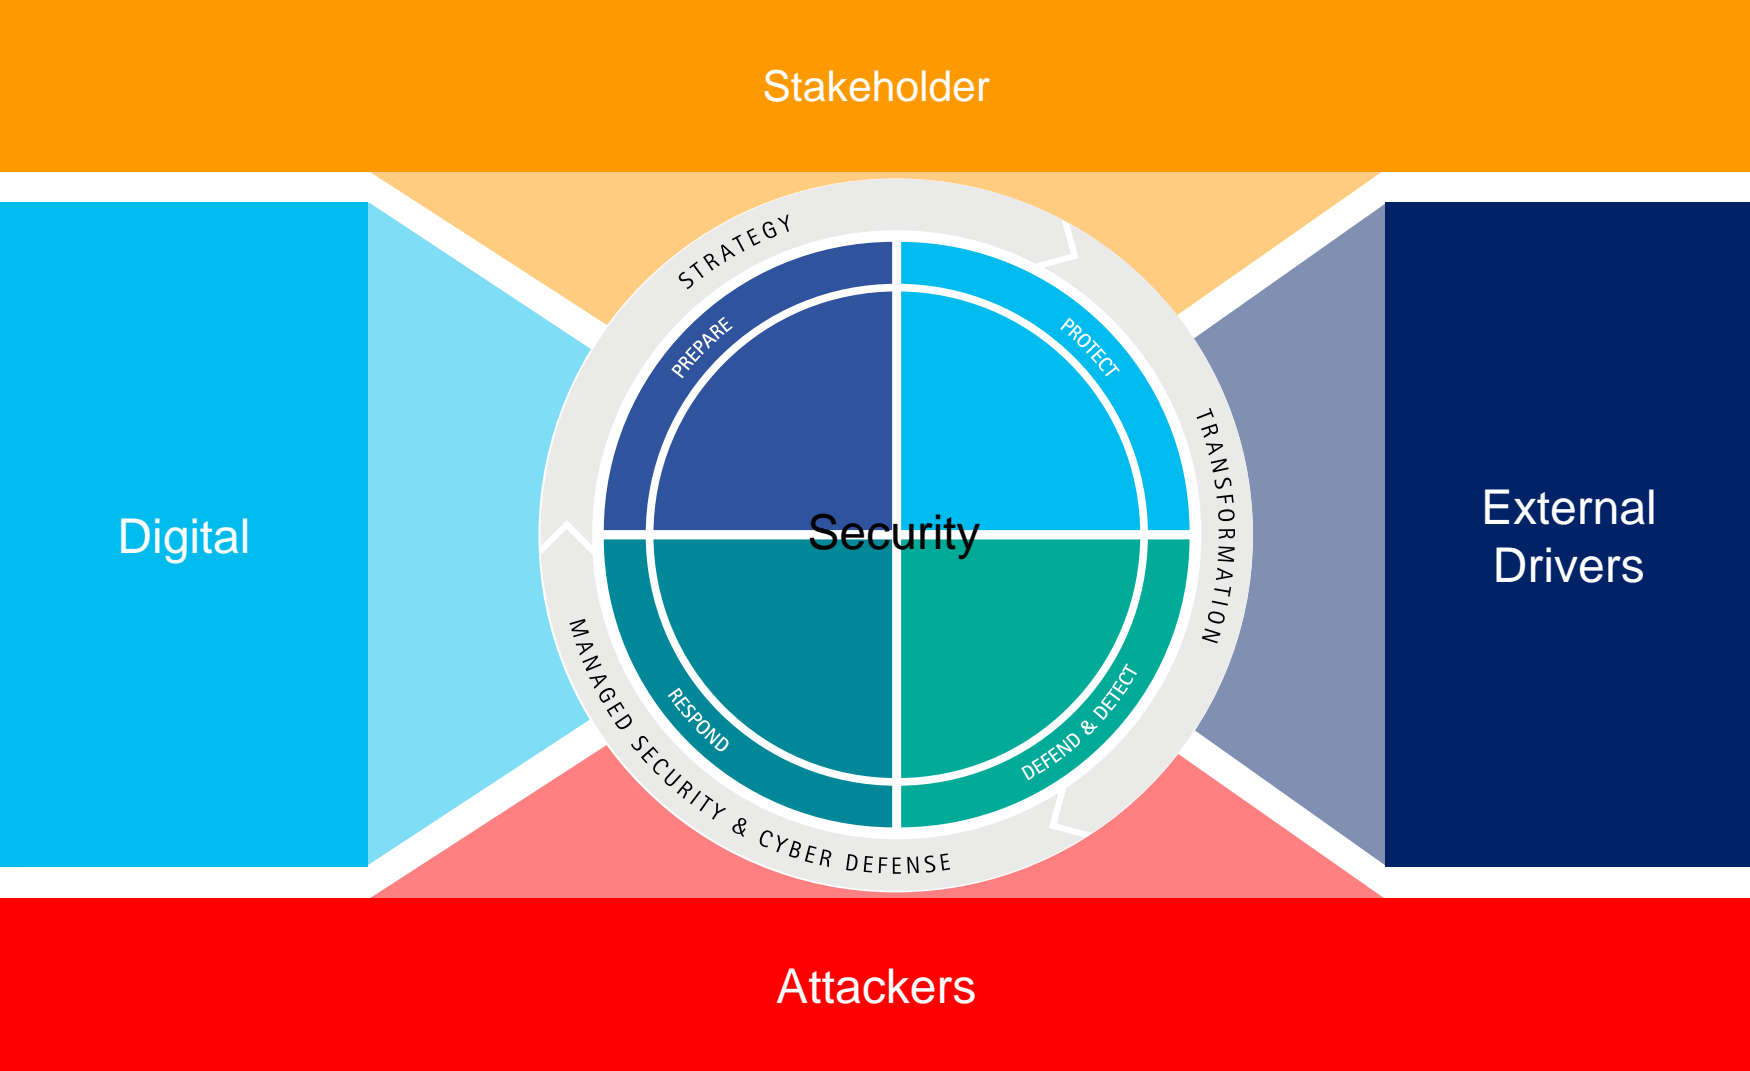

A blurred night cityscape with colorful light trails in shades of blue, yellow, and red. A large, solid red arrow points from the right side of the image towards the center. The word "INTERNET" is faintly visible in the background.

High performance. Delivered.

Intelligent Security: Defending the Digital Business

**accenture**

Strategy | Consulting | Digital | Technology | Operations

Security in a Stress Field

Security in a Stress Field

How to Leapfrog in Security for your Digital Business

THEME 1

Innovation and strategy separate Leapfrog from Static companies

THEME 2

Leapfrog organizations respond to changes in the threat landscape

THEME 3